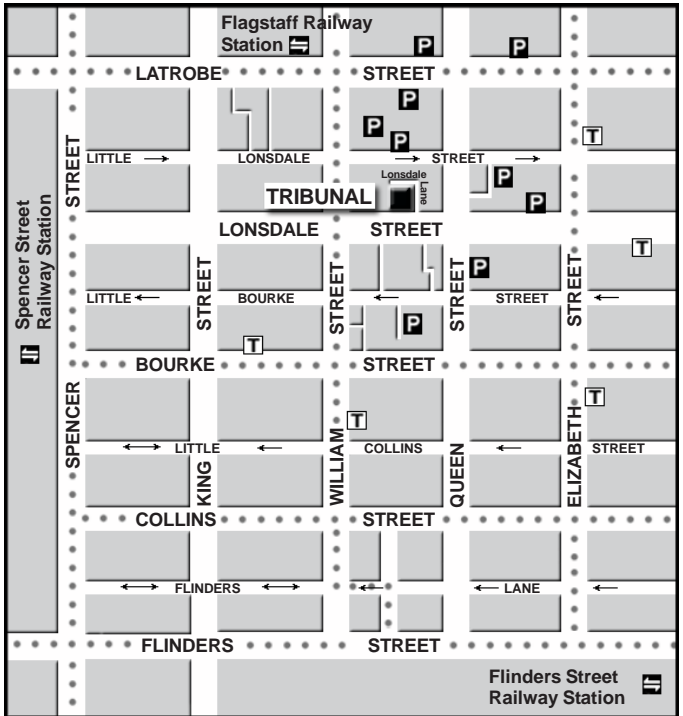

# MRT-RRT Melbourne

Migration Review Tribunal  
and  
Refugee Review Tribunal

Level 12  
460 Lonsdale Street

**P** Car park

**T** Taxi rank

 Railway station

 Tram line

**Migration Review Tribunal and  
Refugee Review Tribunal  
Level 12, 460 Lonsdale Street  
Melbourne**

**Telephone: (03) 8600 5900**

**Facsimile: (03) 8600 5901**

The Tribunal is located on Lonsdale Street, between Queen and William Streets, next to the County Court.

**Trains**

The nearest railway stations are Flagstaff and Spencer Street.

**Trams**

The closest tram stop is No. 6 on the corner of William and Lonsdale Streets. Tram No. 55 travels along William Street.

For further information about public transport services, telephone Vic Trip on 131 638. Information, public transport maps and timetables are also available on their website at [www.victrip.com.au](http://www.victrip.com.au).

**Access for Persons with Disabilities**

Wheel chair access is available via the main entrance on Lonsdale Street. Please contact us on (03) 8600 5900 if you need assistance.